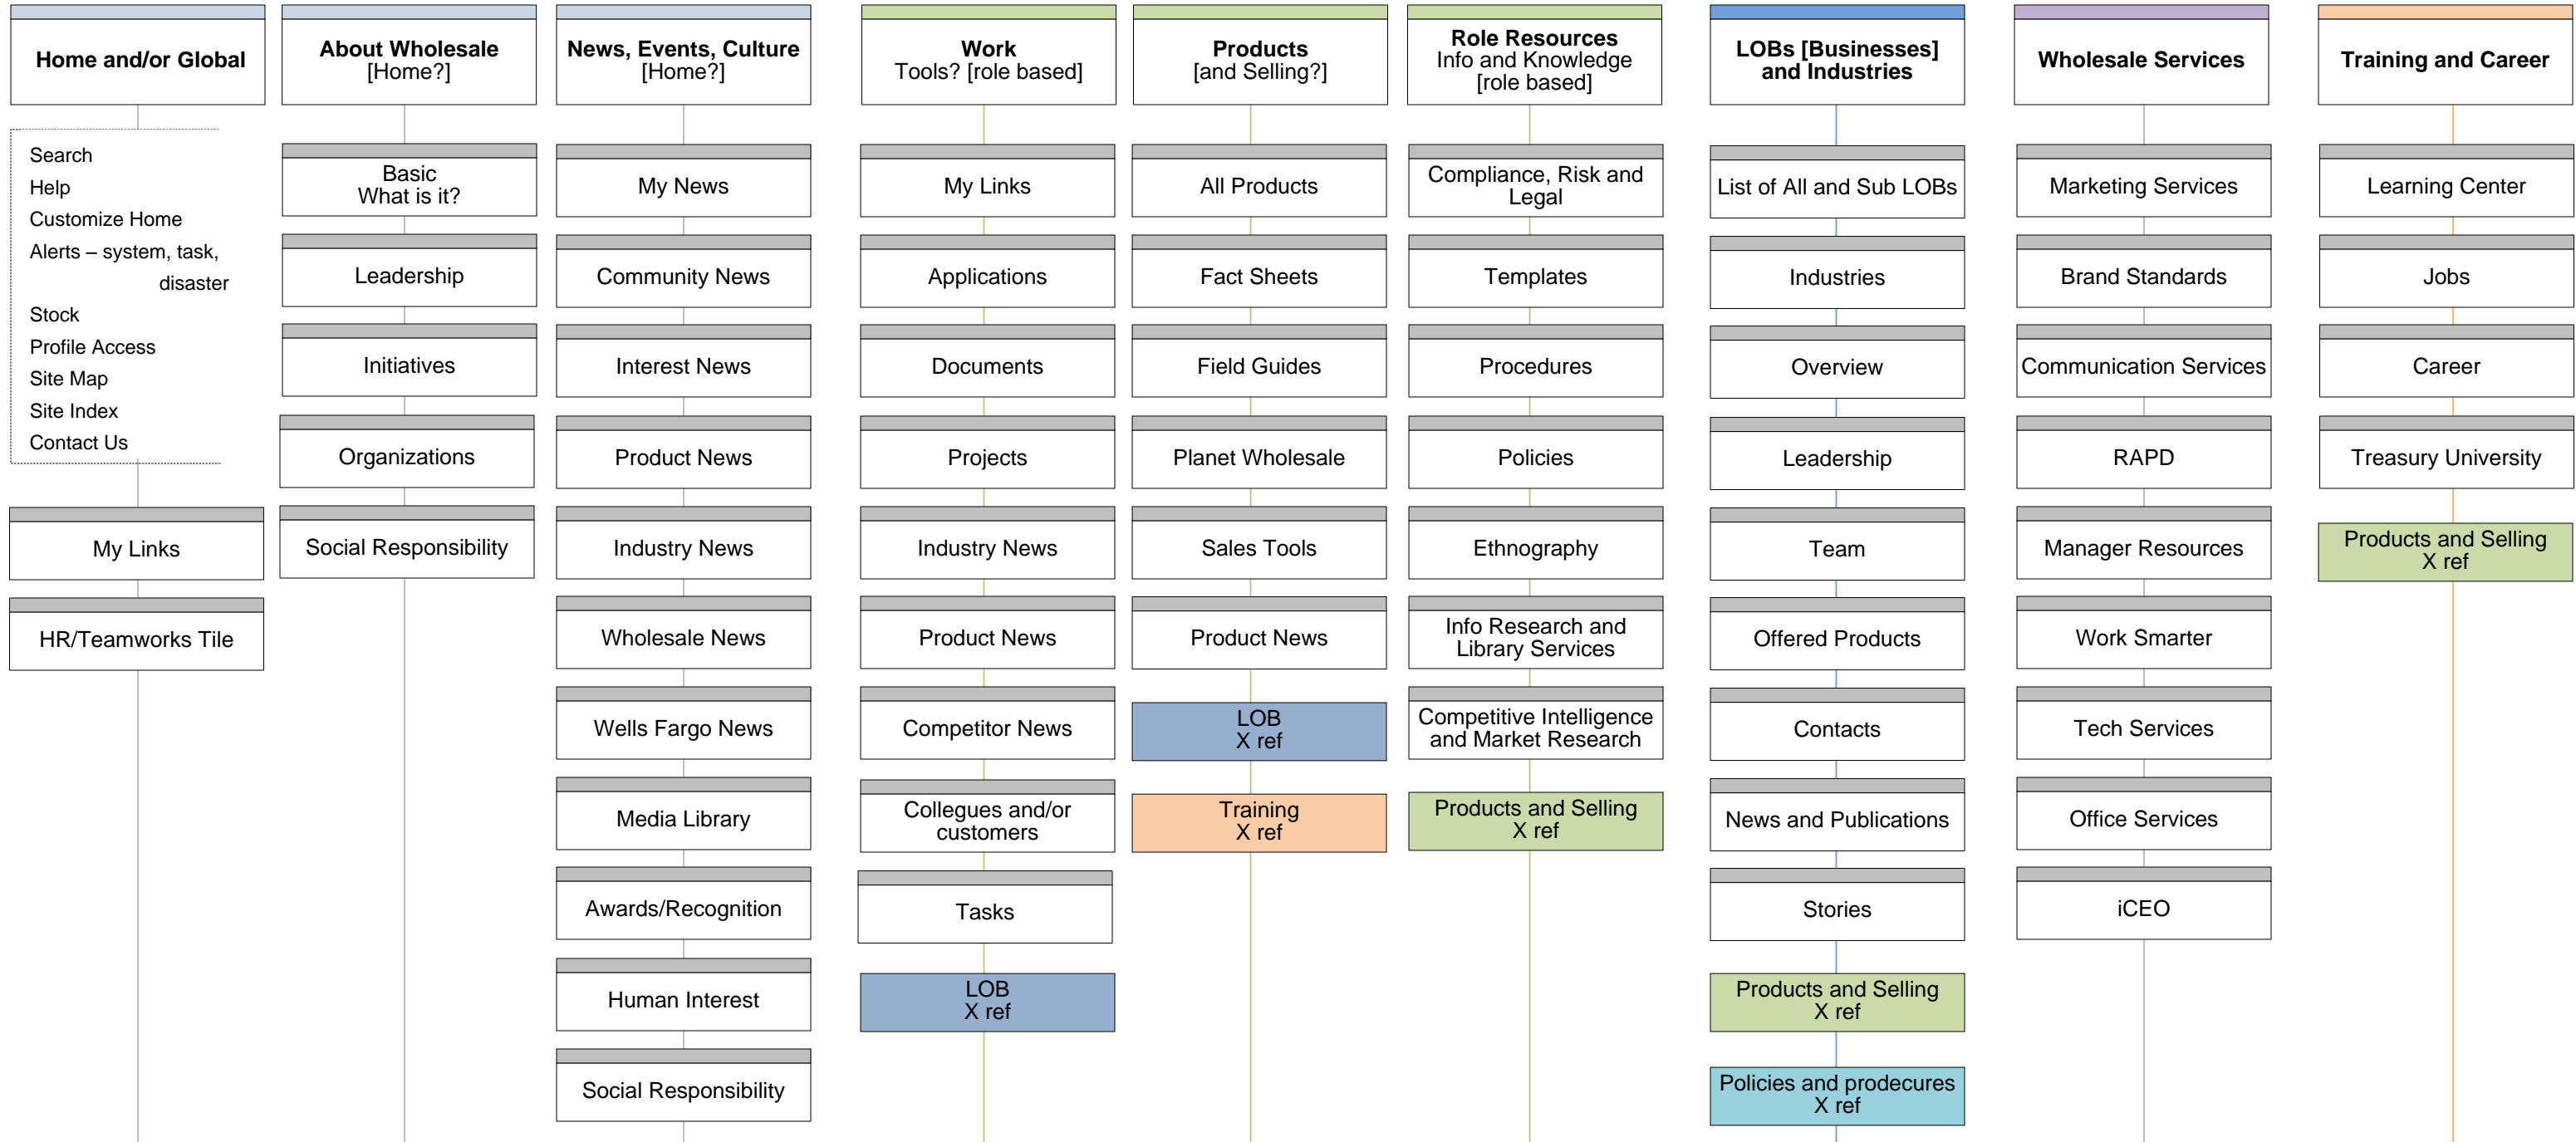

1

2

Connecting and Community/Groups presence throughout
 [faces, forums, discussions, blogs, comments, wikis, questions, groups, communities, answers, friends]

LEGEND

- = Possible grouping into one page/area - Home.
- = Possible grouping into one page/area - [personalized] Workspace.
- = Cross [X] reference areas
- = Cross [X] reference areas